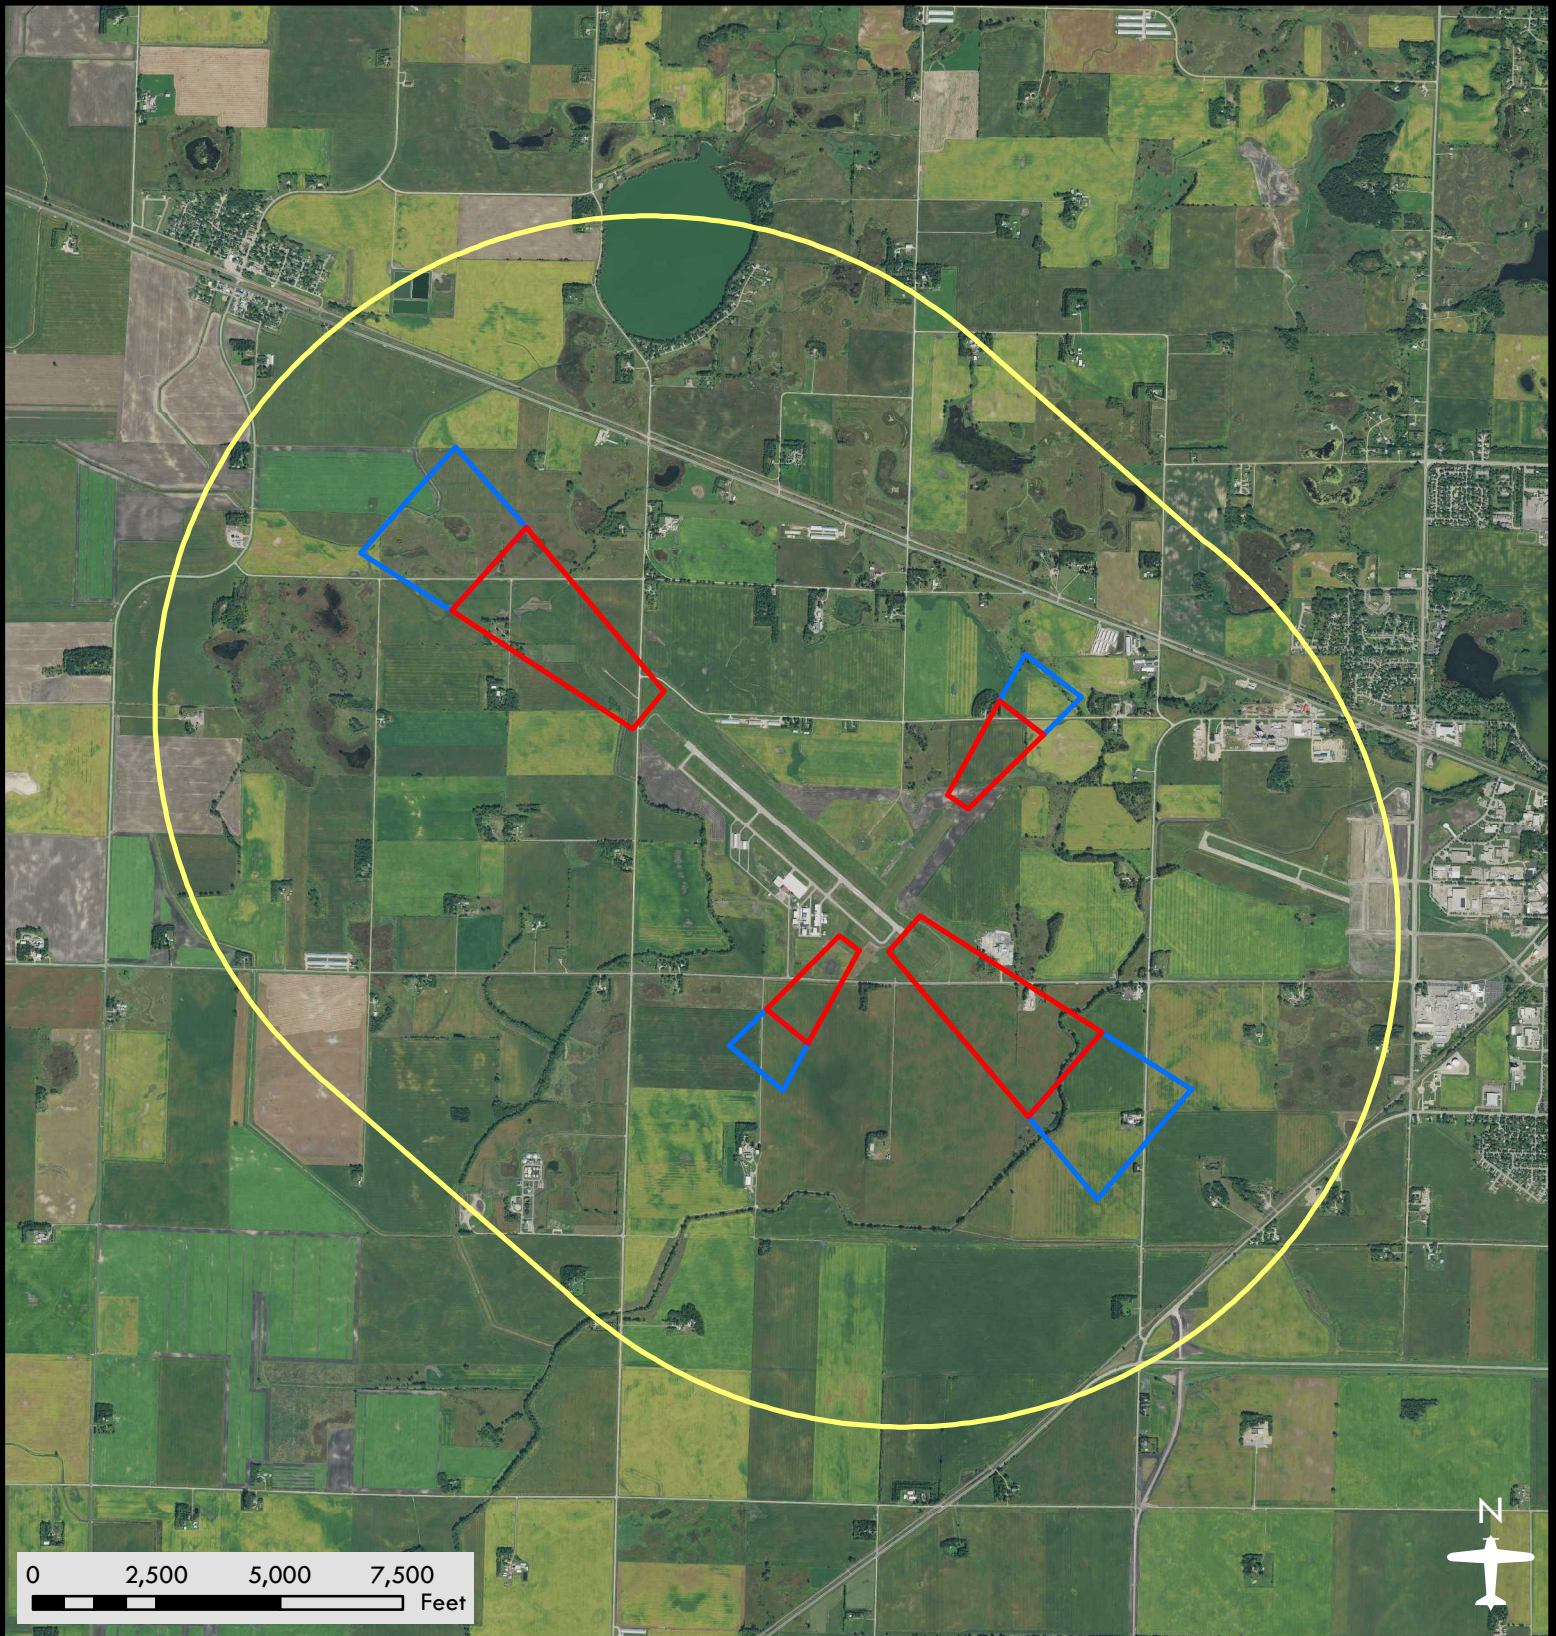

# Willmar Municipal Airport - John L. Rice Field

Airport Safety Zones

Date: 08/08/2018

## Legend

-  Zone A
-  Zone B
-  Zone C

**DISCLAIMER:** This is not an official zoning map. To view the official map and ordinance for this airport, please visit the Airport Zoning Information Warehouse at <https://www.dot.state.mn.us/aero/planning/zoning-warehouse.html>. The State of Minnesota makes no representations or warranties expressed or implied, with respect to the reuse of the data provided herewith regardless of its format or the means of its transmission. There is no guarantee or representation to the user as to the accuracy, currency, suitability, or reliability of this data for any purpose. The user accepts the data "as is." The State of Minnesota assumes no responsibility for loss or damage incurred as a result of any user's reliance on this data. All maps and other material provided herein are protected by copyright. Permission is granted to copy and use the materials herein.